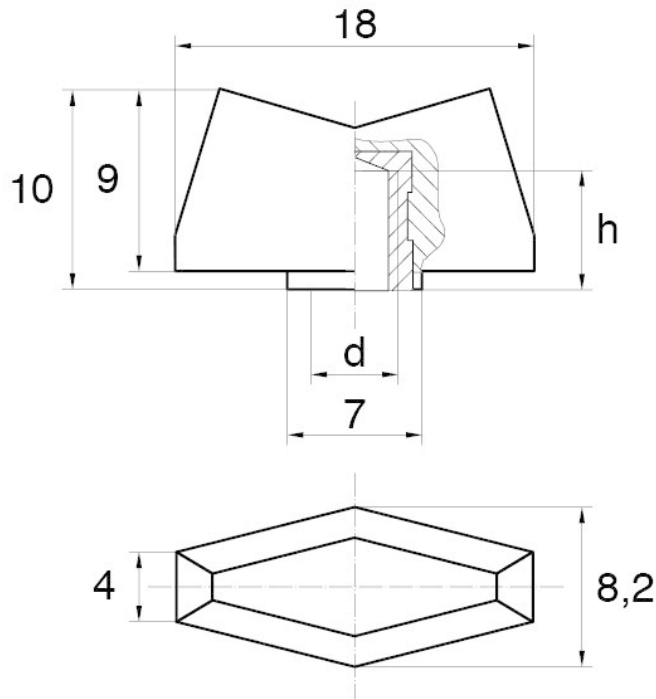

**BL-NMM10 - Wing nuts**

Details:

- **Handle material:** Nylon
- **Thread material:** brass; Stainless steel available on special order
- **Handle colour:** black; other colours available on special order

Symbol	Int. thread	Int. thread length h	Standard pack
		[mm]	[szt./pcs]
BL-NMM10-M3	M3	4.5	1000