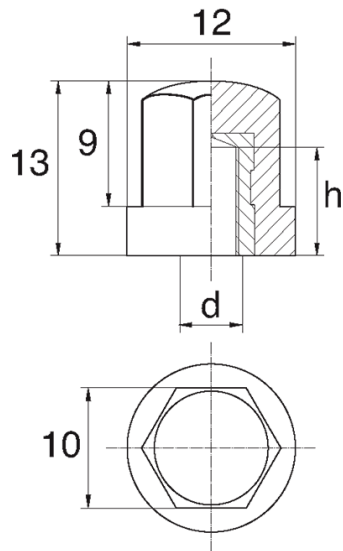

BL-NHEXM181 - Hex cap nuts

Details:

- **Handle material: Nylon**
- **Threaded insert material: brass;** stainless steel available on special order
- **Handle colour: black;** other colours available on special order
- Type:
 - F - closed

Symbol	Type	Int. thread d	Int. thread length h	Standard pack
			[mm]	[szt./pcs]
BL-NHEXM181-F-M4	F	M4	6	2500
BL-NHEXM181-F-M5	F	M5	7.5	2500
BL-NHEXM181-F-M6	F	M6	9	2500