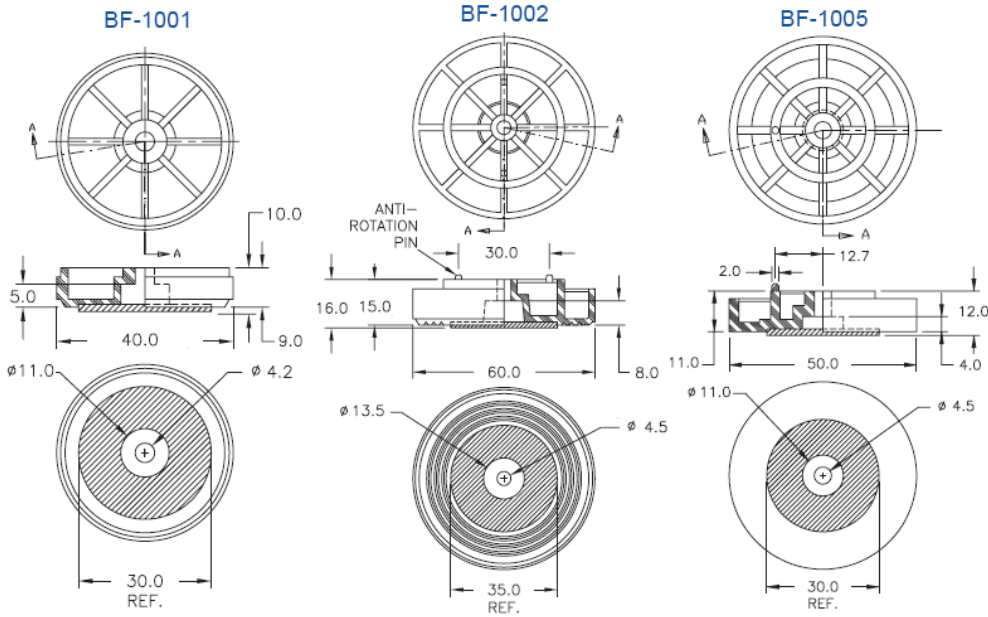

BF - Big Foot

Details:

- **Foot Material: ABS UL94HB, RMS-114***
- **Cushion Material: Nylon Fiber, RMS-240***
- **Recommended Mounting Screw: #8 or M4 Pan Head**
- **Load Capacity: 10 kg.**
- **Color: Black**
- **Standard Pack: 100/Bag**

Symbol	Max. load	Material	Flammability	Color
	[kg]			
BF-1001	10	ABS	UL94 HB	black
BF-1002	10	ABS	UL94 HB	black
BF-1005	10	ABS	UL94 HB	black