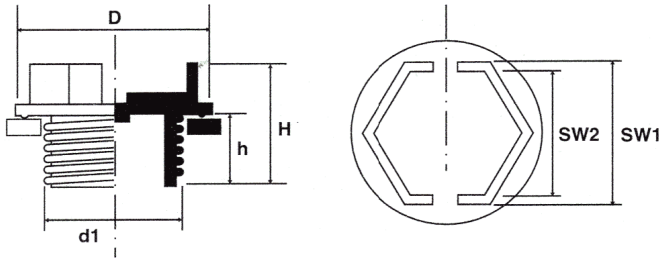

BM-GZUP - Sealing plugs with flat washer

Details:

- **Material: Nylon 6 + TPE**
- **Colour: yellow**

Part No.	Thread d1	D	H	h	SW1	SW2
		[mm]				
BM-GZUP-G1x11	Gaz 1"x11	40	22.5	15	30	27