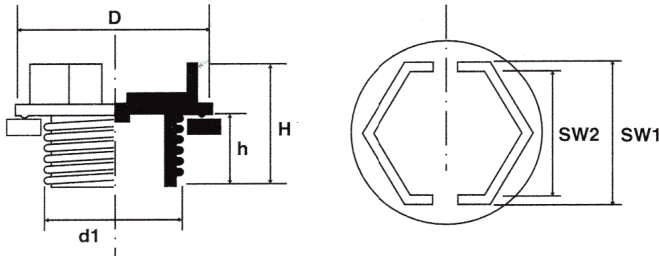

BM-GZUP - Sealing plugs with flat washer

Details:

- **Material: Nylon 6 + TPE**
- **Colour: yellow**

Part No.	Thread d1	D	H	h	SW1	SW2
		[mm]				
BM-GZUP-G1/2x14	Gaz 1/2"x14	27	19.5	12	19	16