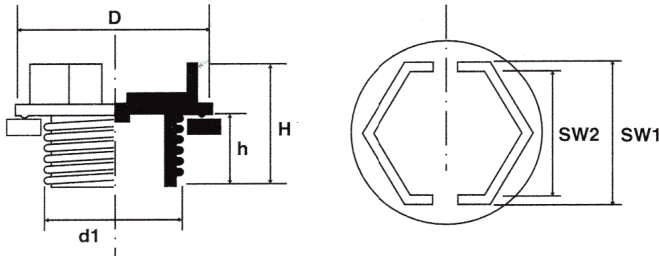

## BM-GZUP - Sealing plugs with flat washer

Details:

- **Material: Nylon 6 + TPE**
- **Colour: yellow**

Part No.	Thread d1	D	H	h	SW1	SW2
		[mm]				
BM-GZUP-G1/4x19	Gaz 1/4"x19	19	17.5	10	13	10