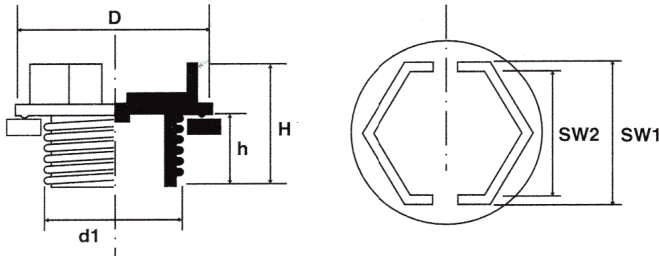

BM-GZUP - Sealing plugs with flat washer

Details:

- **Material: Nylon 6 + TPE**
- **Colour: yellow**

Part No.	Thread d1	D	H	h	SW1	SW2
		[mm]				
BM-GZUP-G1/8x28	Gaz 1/8"x28	16	15.5	8	12	9