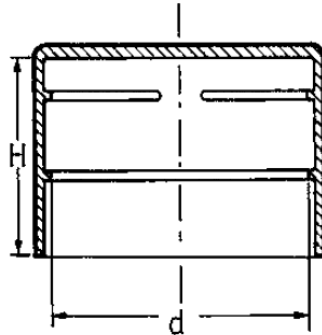

O-PRSW - Pokrywy rur o standardowych wymiarach

Details:

- **Material: LDPE**
- **Color: Yellow**
- **Low cost and high quality**
- **Internal ribs ensure tight fit and release pressure build-up**

Part No.	Ventilation hole	Nominal pipe size	d	H
			[mm]	
O-PRSW-1-0115	nie	DN 115 41/2"	127.0	40