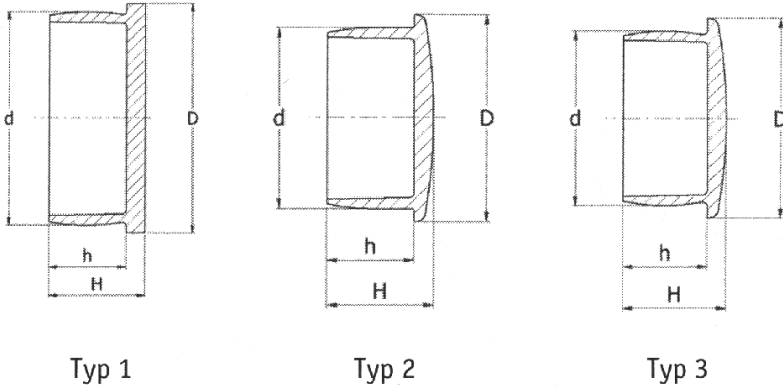

O-ZB - Barrel Plug

Details:

- **Material: LDPE**
- **Color: natural (NAT), black (BLK)**
- **General-purpose plug for a wide range of applications**
- **Quick to fit and remove**
- **Convexed sides to ensure secure fit**
- **Standard pack: 1000 pcs (other quantities also available)**

Part No.	Colour	Type	Thread	d	D	h	H	Standard pack
				[mm]				[pcs]
O-ZB-525-600-NAT	natural	3	-	52.5	60	14	17.5	100