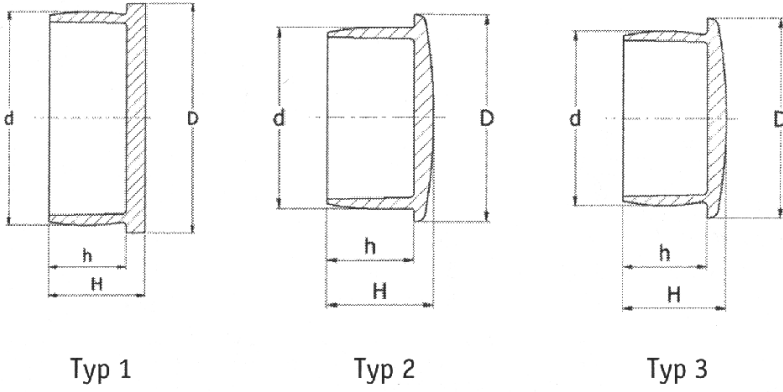

## O-ZB - Barrel Plug

**Details:**

- **Material: LDPE**
- **Color: natural (NAT), black (BLK)**
- **General-purpose plug for a wide range of applications**
- **Quick to fit and remove**
- **Convexed sides to ensure secure fit**
- **Standard pack: 1000 pcs (other quantities also available)**

Part No.	Colour	Type	Thread	d	D	h	H	Standard pack
				[mm]				[pcs]
O-ZB-395-460-NAT	natural	3	-	39.5	46	16	-	500