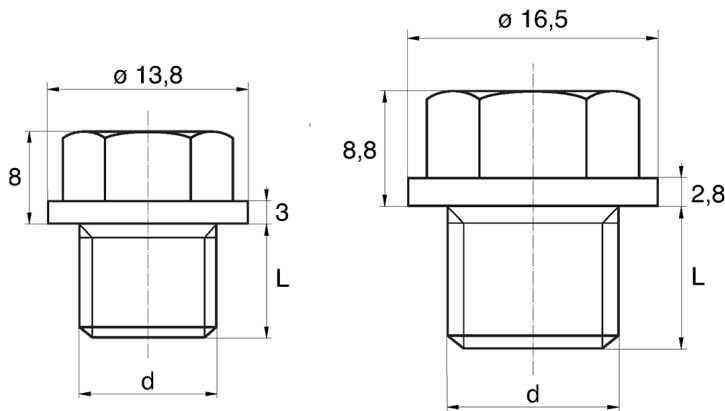

BL-ZGLHEX - Hex washer faced plug

Rozmiar klucza / Wrench size = 10

Rozmiar klucza / Wrench size = 13

Details:

- **Material: PE**
- **Colour: yellow**
- Materials available on special order: PP, PE, PVDF
- Colours available on special order: blue, red, green, black, grey, white
- Resists acids, greases and oils
- The head shape guarantees tightness

Part No.	Wrench size	Thread d	Thread pitch	L	Standard pack
	[mm]		[mm]		[pcs]
BL-ZGLHEX-10-M12-1	10	M12	1	10	5000