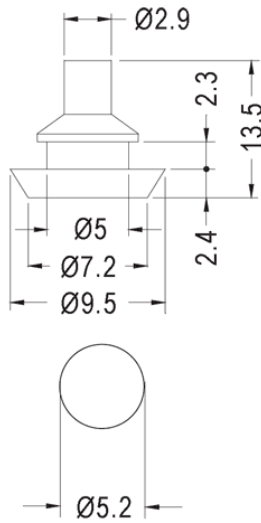

FP-10943 - Rubber, push-in feet

Details:

- **Material: natural rubber**
- **Colour: black**

Part No.	Standard pack
	[pcs]
10943PD01	1000