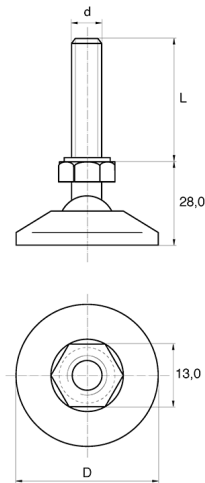

## BL-SRW - Adjustable feet

**Details:**

- **Base material: PE**
- **Screw material: Nylon**
- Colour: black
- The parts are delivered not assembled (screws and feet separately)
- General tolerance:  $\pm 0.3$  mm

Part No.	Thread d	L	D	h	Standard pack
		[mm]			[pcs]
BL-SRW50-M12-70	M12	70	50.0	24	1000