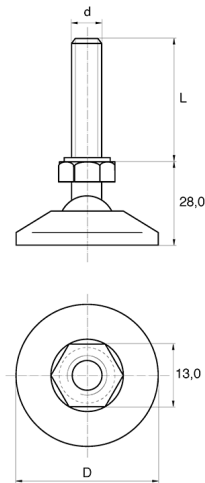

## BL-SRW - Adjustable feet

**Details:**

- **Base material: PE**
- **Screw material: Nylon**
- Colour: black
- The parts are delivered not assembled (screws and feet separately)
- General tolerance:  $\pm 0.3$  mm

Part No.	Thread d	L	D	h	Standard pack
		[mm]			[pcs]
BL-SRW50-M12-60	M12	60	50.0	24	1000