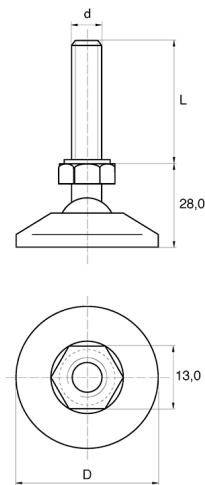

## BL-SRW - Adjustable feet

**Details:**

- **Base material: PE**
- **Screw material: Nylon**
- Colour: black
- The parts are delivered not assembled (screws and feet separately)
- General tolerance:  $\pm 0.3$  mm

Part No.	Thread d	L	D	h	Standard pack
		[mm]			[pcs]
BL-SRW50-M6-20	M6	20	50.0	24	1000