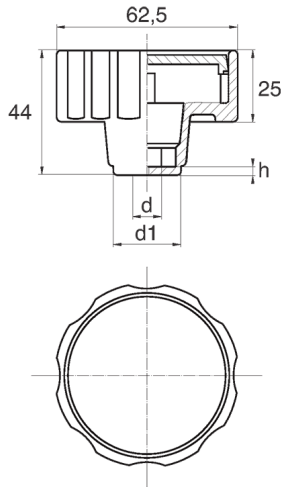

**BL-PO640 - Knurled grips with hexagonal slot**

**Details:**

- **Material: Nylon**
- **Colour: black**
- White, red, yellow, green, blue, grey and other colours available on special order
- Housing designed for hex head screws or nuts : ISO 4032, DIN 571, DIN 931, DIN 933, DIN 934, DIN 1587, NFE 24-017, NFE 24-032, NFE 27-311, ISO 4017
- A self-locking nut (DIN 985) can be used.
- Cap included
- Standard pack: 100 pcs

Part No.	Thread d	A/F	h	d1	Cover	Standard pack
		[mm]				[pcs]
BL-PO640-M10	M10	17	4.0	24.0	1	100