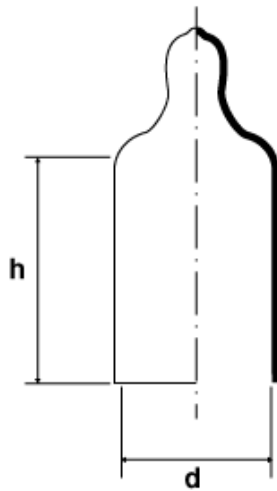

**BM-KAPVCU - PVC caps with pull tab**

Details:

- **Material: PVC**
- **Colour: black**

Part No.	Thread			d	h	Colour
	metric	gas/BSP	UNF	[mm]		
BM-KAPVCU-159-25-BLK	-	3/8"	5/8"	15.9	25	black