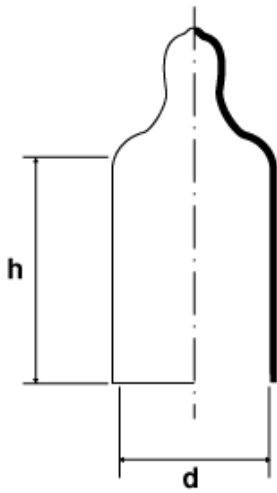

**BM-KAPVCU - PVC caps with pull tab**

Details:

- **Material: PVC**
- **Colour: black**

Part No.	Thread			d	h	Colour
	metric	gas/BSP	UNF	[mm]		
BM-KAPVCU-159-25-BLK	-	3/8"	5/8"	15.9	25	black