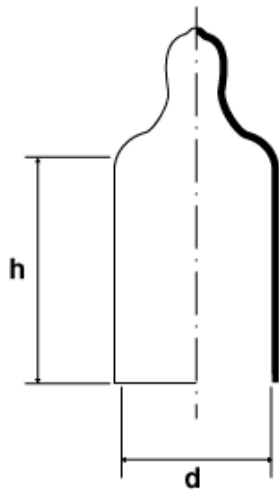

BM-KAPVCU - PVC caps with pull tab

Details:

- **Material: PVC**
- **Colour: black**

Part No.	Thread			d	h	Colour
	metric	gas/BSP	UNF	[mm]		
BM-KAPVCU-153-25-BLK	-	-	-	15.3	25	black