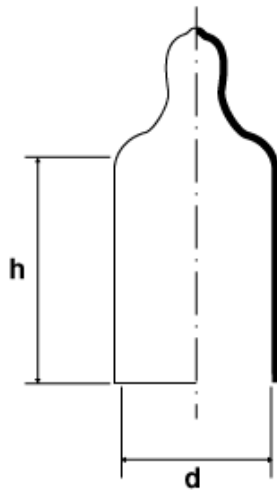

BM-KAPVCU - PVC caps with pull tab

Details:

- **Material: PVC**
- **Colour: black**

Part No.	Thread			d	h	Colour
	metric	gas/BSP	UNF	[mm]		
BM-KAPVCU-143-25-RED	M15	-	9/16"	14.3	25	red