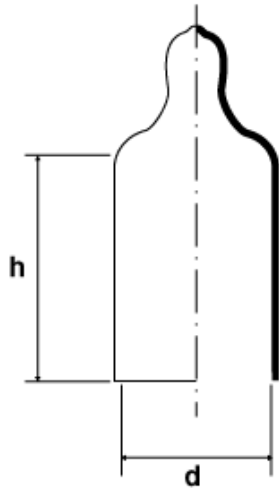

**BM-KAPVCU - PVC caps with pull tab**

Details:

- **Material: PVC**
- **Colour: black**

Part No.	Thread			d	h	Colour
	metric	gas/BSP	UNF	[mm]		
BM-KAPVCU-124-25-BLK	-	1/4"	1/2"	12.4	25	black