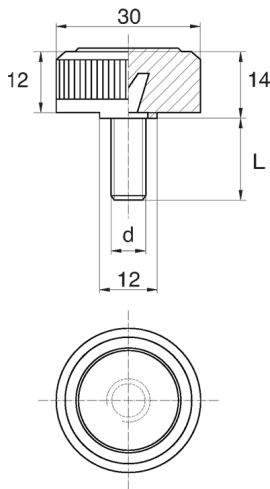

**BL-SLRM130 - Knurled thumb screws**

Details:

- **Handle material:** Nylon
- **Stud material:** zinc-plated steel; stainless steel or brass available on special order
- **Handle colour:** black; other colours available on special order

Part No.	Thread d	L	Standard pack
		[mm]	[pcs]
BL-SLRM130-M6-18	M6	18	5000