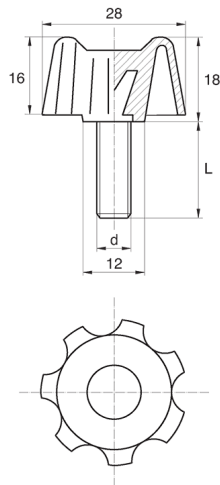

**BL-SLRM110 - Knurled thumb screws**

**Details:**

- **Handle material:** Nylon
- **Stud material:** zinc-plated steel; stainless steel or brass available on special order
- **Handle colour:** black; other colours available on special order

Part No.	Thread d	L	Standard pack
		[mm]	[pcs]
BL-SLRM110-M8-25	M8	25	5000