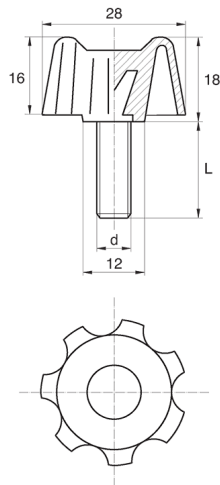

BL-SLRM110 - Knurled thumb screws

Details:

- **Handle material:** Nylon
- **Stud material:** zinc-plated steel; stainless steel or brass available on special order
- **Handle colour:** black; other colours available on special order

Part No.	Thread d	L	Standard pack
		[mm]	[pcs]
BL-SLRM110-M6-16	M6	16	5000