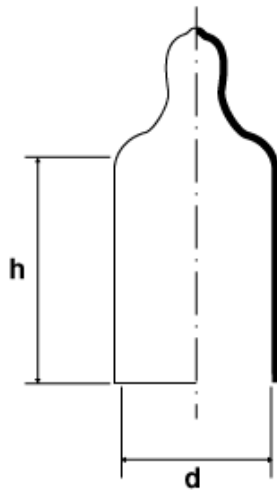

BM-KAPVCU - PVC caps with pull tab

Details:

- **Material: PVC**
- **Colour: black**

Part No.	Thread			d	h	Colour
	metric	gas/BSP	UNF	[mm]		
BM-KAPVCU-087-25-RED	-	-	-	8.7	25	red