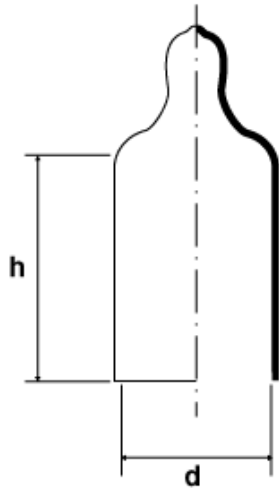

BM-KAPVCU - PVC caps with pull tab

Details:

- **Material: PVC**
- **Colour: black**

Part No.	Thread			d	h	Colour
	metric	gas/BSP	UNF	[mm]		
BM-KAPVCU-075-25-RED	-	-	-	7.5	25	red