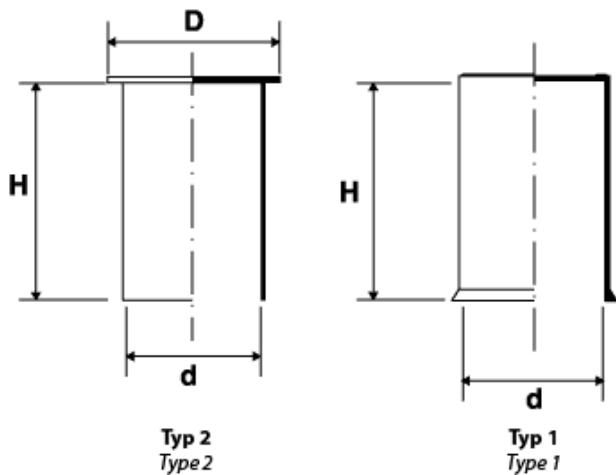

BM-KW - High caps

Details:

- **Material: LDPE**
- **Colour: black**

Part No.	d	D	H	Thread metryczny	Type
	[mm]				
BM-KW-400	40	-	58	-	1