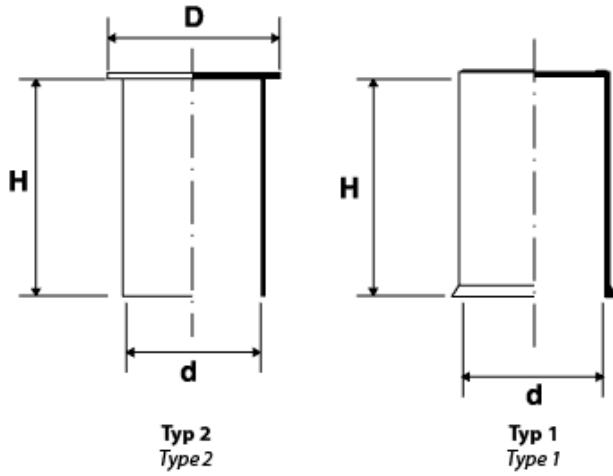

BM-KW - High caps

Details:

- **Material: LDPE**
- **Colour: black**

Part No.	d	D	H	Thread metryczny	Type
	[mm]				
BM-KW-220	22	-	45	M22	1