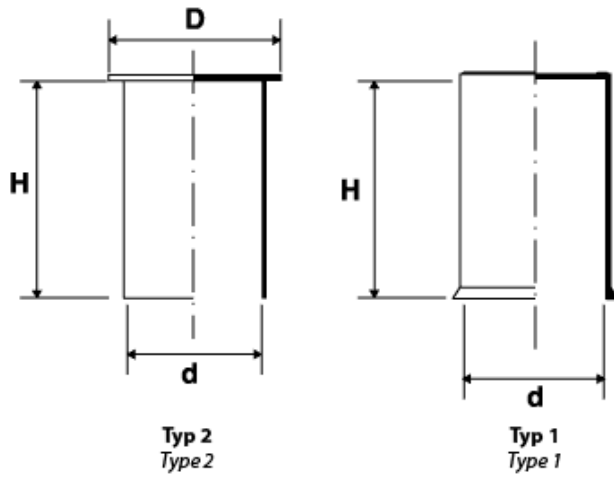

BM-KW - High caps

Details:

- **Material: LDPE**
- **Colour: black**

Part No.	d	D	H	Thread metryczny	Type
	[mm]				
BM-KW-215	21.5	-	47	M22	1