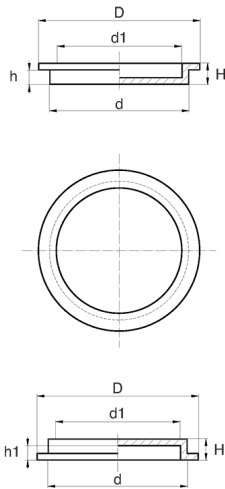

BL-ZOC - Protection plugs

Details:

- **Material: PE**
- **Colour: natural**
- Colours available on special order: black, green, blue, yellow, red, grey
- Depending on the mould, the surface of the part can be smooth or dull

Part No.	d	d1	D	h	h1	H	Dla gwintu	Standard pack
	[mm]							[pcs]
BL-ZOC-0160-1	16.0	14.4	19.6	7.7	8.3	8.7	M17 x 1.0 R 3/8" / M18 x 2.0	1000