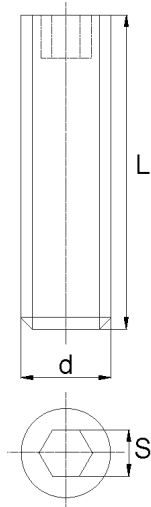

BL-WDGHEX - Wkręty dociskowe z gniazdem sześciokątnym DIN 913

Details:

- **Material: Nylon**
- **Colour: natural**
- Materials: Nylon glass filled, PP, PE, PVDF, PC available on special order
- Black and other colours available on special order

Part No.	Size d x L	S	Standard pack
	[mm]		[pcs]
BL-WDGHEX-M24x135	M24 x 135	12	100