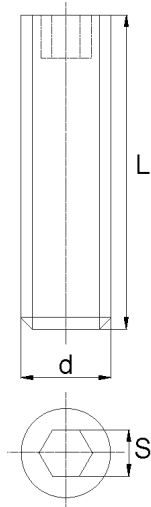

BL-WDGHEX - Wkręty dociskowe z gniazdem sześciokątnym DIN 913

Details:

- **Material: Nylon**
- **Colour: natural**
- Materials: Nylon glass filled, PP, PE, PVDF, PC available on special order
- Black and other colours available on special order

Part No.	Size d x L	S	Standard pack
	[mm]		[pcs]
BL-WDGHEX-M20x150	M20 x 150	10	100