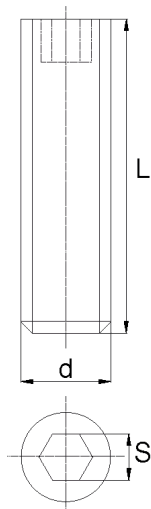

BL-WDGHEX - Wkręty dociskowe z gniazdem sześciokątnym DIN 913

Details:

- **Material: Nylon**
- **Colour: natural**
- Materials: Nylon glass filled, PP, PE, PVDF, PC available on special order
- Black and other colours available on special order

Part No.	Size d x L	S	Standard pack
	[mm]		[pcs]
BL-WDGHEX-M20x125	M20 x 125	10	100