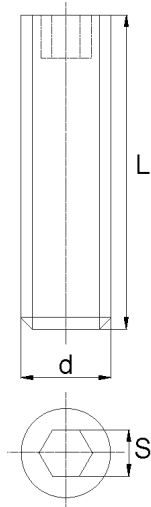

BL-WDGHEX - Wkręty dociskowe z gniazdem sześciokątnym DIN 913

Details:

- **Material: Nylon**
- **Colour: natural**
- Materials: Nylon glass filled, PP, PE, PVDF, PC available on special order
- Black and other colours available on special order

Part No.	Size d x L	S	Standard pack
	[mm]		[pcs]
BL-WDGHEX-M18x130	M18 x 130	10	100