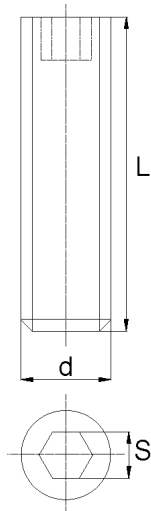

## BL-WDGHEX - Wkręty dociskowe z gniazdem sześciokątnym DIN 913

**Details:**

- **Material: Nylon**
- **Colour: natural**
- Materials: Nylon glass filled, PP, PE, PVDF, PC available on special order
- Black and other colours available on special order

Part No.	Size d x L	S	Standard pack
	[mm]		[pcs]
BL-WDGHEX-M18x45	M18 x 45	10	100