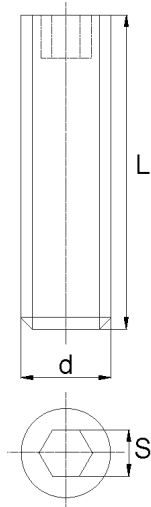

BL-WDGHEX - Wkręty dociskowe z gniazdem sześciokątnym DIN 913

Details:

- **Material: Nylon**
- **Colour: natural**
- Materials: Nylon glass filled, PP, PE, PVDF, PC available on special order
- Black and other colours available on special order

Part No.	Size d x L	S	Standard pack
	[mm]		[pcs]
BL-WDGHEX-M16x75	M16 x 75	8	100