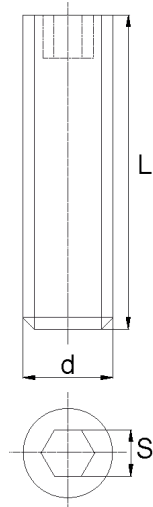

## BL-WDGHEX - Wkręty dociskowe z gniazdem sześciokątnym DIN 913

**Details:**

- **Material: Nylon**
- **Colour: natural**
- Materials: Nylon glass filled, PP, PE, PVDF, PC available on special order
- Black and other colours available on special order

Part No.	Size d x L	S	Standard pack
	[mm]		[pcs]
BL-WDGHEX-M16x70	M16 x 70	8	100