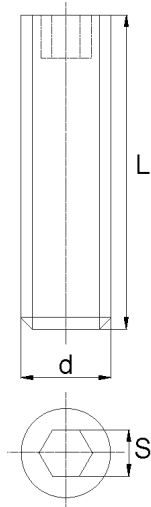

## BL-WDGHEX - Wkręty dociskowe z gniazdem sześciokątnym DIN 913

**Details:**

- **Material: Nylon**
- **Colour: natural**
- Materials: Nylon glass filled, PP, PE, PVDF, PC available on special order
- Black and other colours available on special order

Part No.	Size d x L	S	Standard pack
	[mm]		[pcs]
BL-WDGHEX-M16x50	M16 x 50	8	100