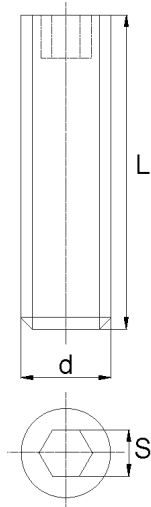

BL-WDGHEX - Wkręty dociskowe z gniazdem sześciokątnym DIN 913

Details:

- **Material: Nylon**
- **Colour: natural**
- Materials: Nylon glass filled, PP, PE, PVDF, PC available on special order
- Black and other colours available on special order

Part No.	Size d x L	S	Standard pack
	[mm]		[pcs]
BL-WDGHEX-M14x100	M14 x 100	6	100