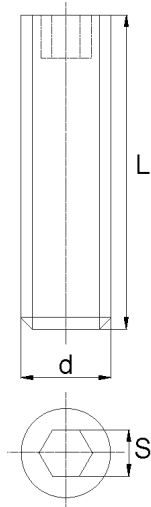

BL-WDGHEX - Wkręty dociskowe z gniazdem sześciokątnym DIN 913

Details:

- **Material: Nylon**
- **Colour: natural**
- Materials: Nylon glass filled, PP, PE, PVDF, PC available on special order
- Black and other colours available on special order

Part No.	Size d x L	S	Standard pack
	[mm]		[pcs]
BL-WDGHEX-M14x35	M14 x 35	6	100