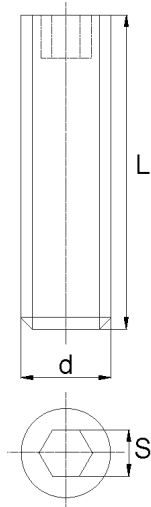

## BL-WDGHEX - Wkręty dociskowe z gniazdem sześciokątnym DIN 913

**Details:**

- **Material: Nylon**
- **Colour: natural**
- Materials: Nylon glass filled, PP, PE, PVDF, PC available on special order
- Black and other colours available on special order

Part No.	Size d x L	S	Standard pack
	[mm]		[pcs]
BL-WDGHEX-M12x45	M12 x 45	6	500