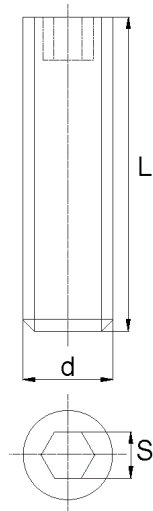

BL-WDGHEX - Wkręty dociskowe z gniazdem sześciokątnym DIN 913

Details:

- **Material: Nylon**
- **Colour: natural**
- Materials: Nylon glass filled, PP, PE, PVDF, PC available on special order
- Black and other colours available on special order

Part No.	Size d x L	S	Standard pack
	[mm]		[pcs]
BL-WDGHEX-M6x40	M6 x 40	3	1000