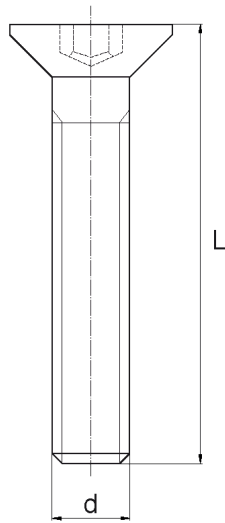

BL-SLSGHEX - Countersunk head screw DIN 7991

Details:

- **Material: Nylon**
- **Colour: natural**
- Materials: Nylon glass filled, PP, PE, PVDF, PC available on special order
- Black and other colours available on special order

Part No.	Size d x L	Tolerance L	Standard pack
	[mm]		[pcs]
BL-SLSGHEX-M10x75	M10 x 75		1000