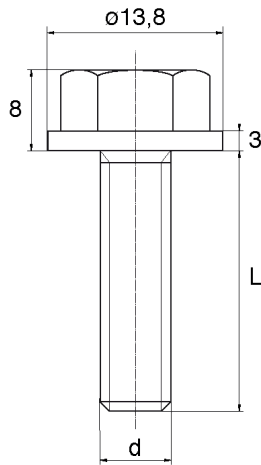

## BL-SLHEXP10 - Washer faced hexagonal head screws

**Details:**

- **Material: Nylon**
- **Colour: natural**
- Materials: Nylon glass filled, PP, PE, PVDF, PC available on special order
- Other colours available on special order
- Lengths 15 and 17 mm have a 5.0 mm non-threaded part under the head
- Most screws fully threaded up to 80 mm long
- **Wrench size: 10 mm**

Part No.	Size d x L	Standard pack
	[mm]	[pcs]
BL-SLHEXP10-M8x100	M8 x 100	1000