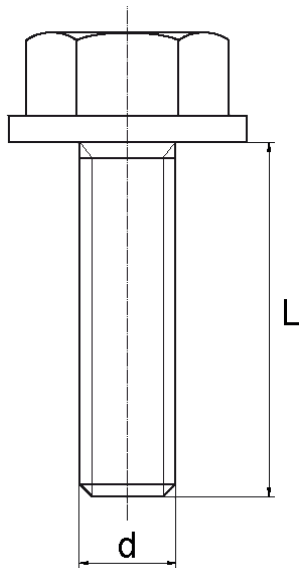

## BL-SLHEXP2 - Washer faced hexagonal head screws

**Details:**

- **Material: Nylon**
- **Colour: natural**
- Other colours available on special order
- Lengths 15 and 17 mm have a 5.0 mm non-threaded part under the head
- Most screws fully threaded up to 80 mm long
- Washer and screw are assembled products
- Wrench size according to ISO 4017

Part No.	Size d x L	Washer diamater	Washer thickness	Standard pack
	[mm]			[pcs]
BL-SLHEXP2-M6x40	M6 x 40	12.5	1.3	1000