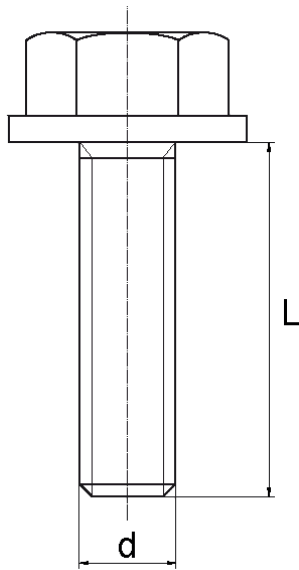

## BL-SLHEXP2 - Washer faced hexagonal head screws

**Details:**

- **Material: Nylon**
- **Colour: natural**
- Other colours available on special order
- Lengths 15 and 17 mm have a 5.0 mm non-threaded part under the head
- Most screws fully threaded up to 80 mm long
- Washer and screw are assembled products
- Wrench size according to ISO 4017

Part No.	Size d x L	Washer diamater	Washer thickness	Standard pack
	[mm]			[pcs]
BL-SLHEXP2-M5x45	M5 x 45	10.0	1.6	1000