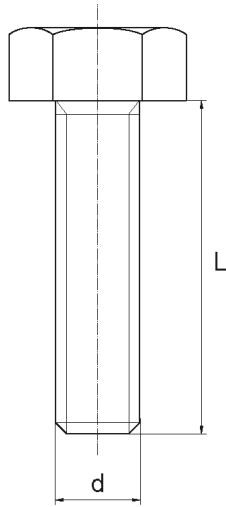

BL-SLHEX933 - Hexagonal head screws DIN 933

Details:

- **Material: Nylon**
- **Colour: natural**
- Materials: Nylon glass filled, PP, PE, PVDF, PC available on special order
- Other colours available on special order
- Lengths 15 and 17 mm have a 5.0 mm non-threaded part under the head
- The dimension M4x30 has a 5.0 mm non-threaded part under the head
- Screws M14 to M24 are fully threaded.
- Most screws fully threaded up to 80 mm long

Part No.	Dimensions d x L	Wrench size	Standard pack
	[mm]		[pcs]
BL-SLHEX933-M18x145-270	M18 x 145	27	100