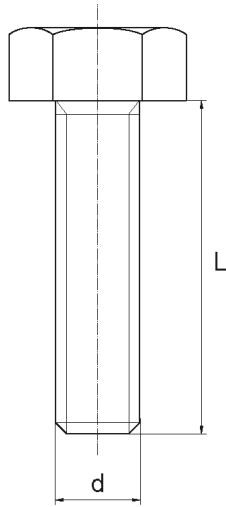

BL-SLHEX933 - Hexagonal head screws DIN 933

Details:

- **Material: Nylon**
- **Colour: natural**
- Materials: Nylon glass filled, PP, PE, PVDF, PC available on special order
- Other colours available on special order
- Lengths 15 and 17 mm have a 5.0 mm non-threaded part under the head
- The dimension M4x30 has a 5.0 mm non-threaded part under the head
- Screws M14 to M24 are fully threaded.
- Most screws fully threaded up to 80 mm long

Part No.	Dimensions d x L	Wrench size	Standard pack
	[mm]		[pcs]
BL-SLHEX933-M18x125-270	M18 x 125	27	100