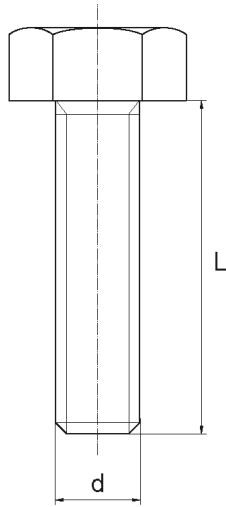

BL-SLHEX933 - Hexagonal head screws DIN 933

Details:

- **Material: Nylon**
- **Colour: natural**
- Materials: Nylon glass filled, PP, PE, PVDF, PC available on special order
- Other colours available on special order
- Lengths 15 and 17 mm have a 5.0 mm non-threaded part under the head
- The dimension M4x30 has a 5.0 mm non-threaded part under the head
- Screws M14 to M24 are fully threaded.
- Most screws fully threaded up to 80 mm long

Part No.	Dimensions d x L	Wrench size	Standard pack
	[mm]		[pcs]
BL-SLHEX933-M16x85-240	M16 x 85	24	100