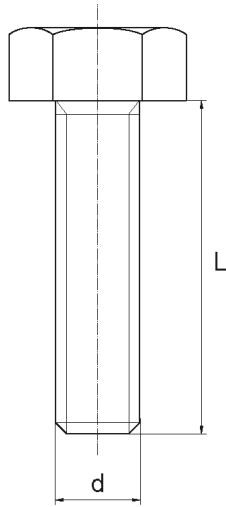

BL-SLHEX933 - Hexagonal head screws DIN 933

Details:

- **Material: Nylon**
- **Colour: natural**
- Materials: Nylon glass filled, PP, PE, PVDF, PC available on special order
- Other colours available on special order
- Lengths 15 and 17 mm have a 5.0 mm non-threaded part under the head
- The dimension M4x30 has a 5.0 mm non-threaded part under the head
- Screws M14 to M24 are fully threaded.
- Most screws fully threaded up to 80 mm long

Part No.	Dimensions d x L	Wrench size	Standard pack
	[mm]		[pcs]
BL-SLHEX933-M16x75-240	M16 x 75	24	100