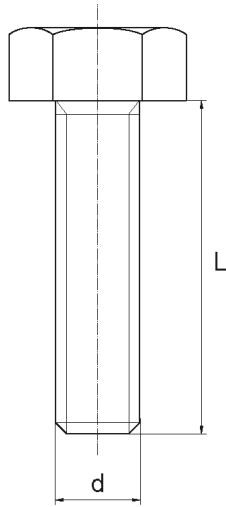

**BL-SLHEX933 - Hexagonal head screws DIN 933**

**Details:**

- **Material: Nylon**
- **Colour: natural**
- Materials: Nylon glass filled, PP, PE, PVDF, PC available on special order
- Other colours available on special order
- Lengths 15 and 17 mm have a 5.0 mm non-threaded part under the head
- The dimension M4x30 has a 5.0 mm non-threaded part under the head
- Screws M14 to M24 are fully threaded.
- Most screws fully threaded up to 80 mm long

Part No.	Dimintions d x L	Wrench size	Standard pack
	[mm]		[pcs]
BL-SLHEX933-M14x60-220	M14 x 60	22	100